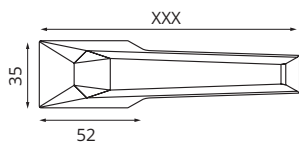

SIRIUS

30208  
NISM  4603869106935

30209  
GRF  4603869106942

Quantity in the package (pcs)	12
Transport package (cm)	42,5x42x27,5
Bigbox net weight (kg)	18,40
Bigbox gross weight (kg)	19,00
Individual package (cm)	20,5x20x8,5
Type of packaging	Box

VEGA

30210  
NISM  4603869106959

30211  
GRF  4603869106966

31710  
BLM  4603869114503

Quantity in the package (pcs)	12
Transport package (cm)	42,5x42x27,5
Bigbox net weight (kg)	17,40
Bigbox gross weight (kg)	18,00
Individual package (cm)	20,5x20x8,5
Type of packaging	Box