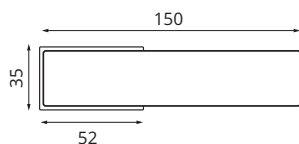

**APECS<sup>®</sup>**  
PREMIUM

ANTARES

30207  
CR/W  4603869106928

Quantity in the package (pcs)	12
Transport package (cm)	42,5x42x27,5
Bigbox net weight (kg)	18,40
Bigbox gross weight (kg)	19,00
Individual package (cm)	20,5x20x8,5
Type of packaging	Box

SIRIUS

30208  
NISM  4603869106935

30209  
GRF  4603869106942

Quantity in the package (pcs)	12
Transport package (cm)	42,5x42x27,5
Bigbox net weight (kg)	18,40
Bigbox gross weight (kg)	19,00
Individual package (cm)	20,5x20x8,5
Type of packaging	Box