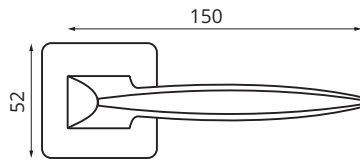

POLARIS

30215

NISM 4603869107093

30216

GRF 4603869107109

Quantity in the package (pcs)	12
Transport package (cm)	42,5x42x27,5
Bigbox net weight (kg)	18,00
Bigbox gross weight (kg)	18,60
Individual package (cm)	20,5x20x8,5
Type of packaging	Box

MODERN