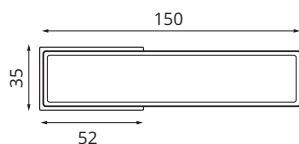

**APECS<sup>®</sup>**  
PREMIUM

ANTARES

30207  
CR/W  4603869106928

Quantity in the package (pcs)	12
Transport package (cm)	42,5x42x27,5
Bigbox net weight (kg)	18,40
Bigbox gross weight (kg)	19,00
Individual package (cm)	20,5x20x8,5
Type of packaging	Box

SIRIUS

30208  
NISM  4603869106935

30209  
GRF  4603869106942

Quantity in the package (pcs)	12
Transport package (cm)	42,5x42x27,5
Bigbox net weight (kg)	18,40
Bigbox gross weight (kg)	19,00
Individual package (cm)	20,5x20x8,5
Type of packaging	Box